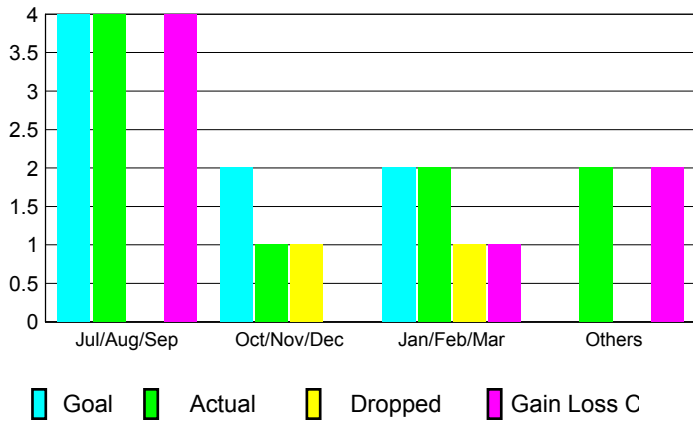

GMT: **KAMLESH JAIN**

Location: **INDIA**

GMT CA: **6**

CLUBS

Month	New Club Goal	Actual New Clubs	Actual Dropped Clubs	Gain/Loss of Clubs
2012-2013				
Jul/Aug/Sep	4	4	0	4
Oct/Nov/Dec	2	1	1	0
Jan/Feb/Mar	2	2	1	1
Apr/May/June	0	2	0	2
Totals	8	9	2	7

Club Results 2012-2013

Goal, New, Dropped, Gain/Loss

YTD Status Quo Clubs 2012-2013

Status Quo Clubs Compared to Status Quo Members

Club Gain/Loss 2012-2013

MEMBERSHIP

Month	Net Memb Goal	Actual New Memb	Actual Dropped Memb	Gain/Loss of Memb
2012-2013				
Jul/Aug/Sep	160	304	128	176
Oct/Nov/Dec	140	146	135	11
Jan/Feb/Mar	90	763	110	653
Apr/May/June	10	314	192	122
Totals	400	1527	565	962