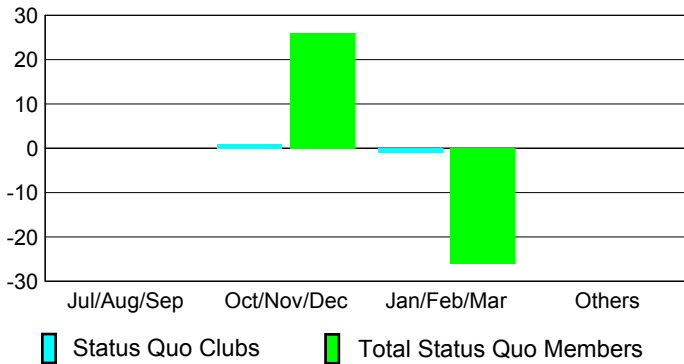

GMT: **KAMLESH JAIN**

Location: **INDIA**

GMT CA: **6**

CLUBS

Month	New Club Goal	Actual New Clubs	Actual Dropped Clubs	Gain/Loss of Clubs
2012-2013				
Jul/Aug/Sep	4	4	0	4
Oct/Nov/Dec	2	1	1	0
Jan/Feb/Mar	2	2	1	1
Apr/May/June	0	2	0	2
Totals	8	9	2	7

Club Results 2012-2013

Goal, New, Dropped, Gain/Loss

YTD Status Quo Clubs 2012-2013

Status Quo Clubs Compared to Status Quo Members

Club Gain/Loss 2012-2013

MEMBERSHIP

Month	Net Memb Goal	Actual New Memb	Actual Dropped Memb	Gain/Loss of Memb
2012-2013				
Jul/Aug/Sep	160	304	128	176
Oct/Nov/Dec	140	146	135	11
Jan/Feb/Mar	90	763	110	653
Apr/May/June	10	314	192	122
Totals	400	1527	565	962