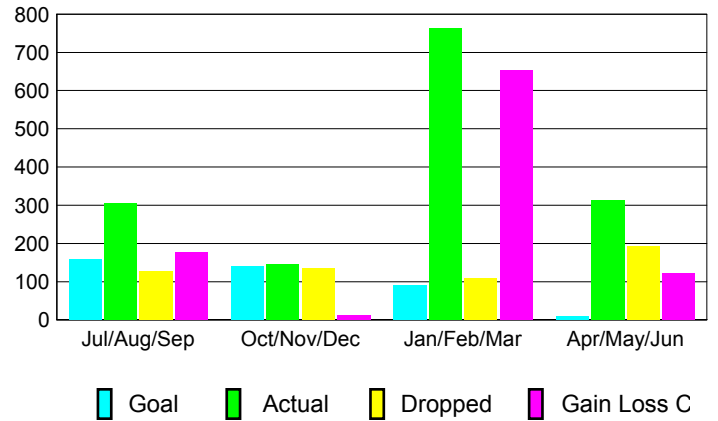

GMT: **KAMLESH JAIN**

Location: **INDIA**

GMT CA: **6**

CLUBS

Month	New Club Goal	Actual New Clubs	Actual Dropped Clubs	Gain/Loss of Clubs
2012-2013				
Jul/Aug/Sep	4	4	0	4
Oct/Nov/Dec	2	1	1	0
Jan/Feb/Mar	2	2	1	1
Apr/May/June	0	2	0	2
Totals	8	9	2	7

Club Results 2012-2013

Goal, New, Dropped, Gain/Loss

YTD Status Quo Clubs 2012-2013

Status Quo Clubs Compared to Status Quo Members

Club Gain/Loss 2012-2013

MEMBERSHIP

Month	Net Memb Goal	Actual New Memb	Actual Dropped Memb	Gain/Loss of Memb
2012-2013				
Jul/Aug/Sep	160	304	128	176
Oct/Nov/Dec	140	146	135	11
Jan/Feb/Mar	90	763	110	653
Apr/May/June	10	314	192	122
Totals	400	1527	565	962

Membership Results 2012-2013

Goal, New, Dropped, Gain/Loss

Gender Comparison 2012-2013

Membership Gain/Loss 2012-2013