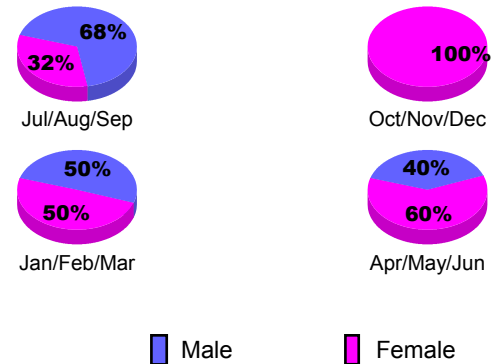

GMT: **KAMLESH JAIN**

Location: **INDIA**

GMT CA: **6**

CLUBS

Month	New Club Goal	Actual New Clubs	Actual Dropped Clubs	Gain/Loss of Clubs
2012-2013				
Jul/Aug/Sep	4	4	0	4
Oct/Nov/Dec	2	1	1	0
Jan/Feb/Mar	2	2	1	1
Apr/May/June	0	2	0	2
Totals	8	9	2	7

Club Results 2012-2013

Goal, New, Dropped, Gain/Loss

YTD Status Quo Clubs 2012-2013

Status Quo Clubs Compared to Status Quo Members

Club Gain/Loss 2012-2013

MEMBERSHIP

Month	Net Memb Goal	Actual New Memb	Actual Dropped Memb	Gain/Loss of Memb
2012-2013				
Jul/Aug/Sep	160	304	128	176
Oct/Nov/Dec	140	146	135	11
Jan/Feb/Mar	90	763	110	653
Apr/May/June	10	314	192	122
Totals	400	1527	565	962

Membership Results 2012-2013

Goal, New, Dropped, Gain/Loss

Gender Comparison 2012-2013

Membership Gain/Loss 2012-2013