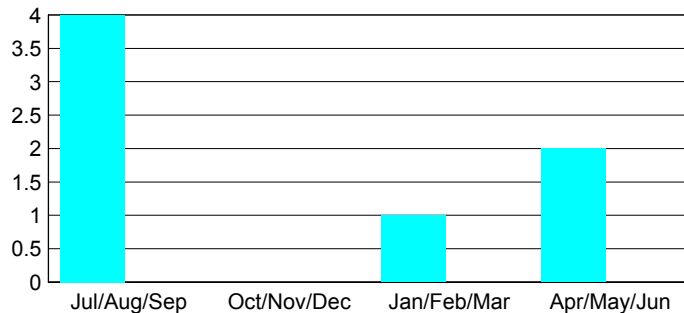

GMT: **KAMLESH JAIN**

Location: **INDIA**

GMT CA: **6**

CLUBS

Month	New Club Goal	Actual New Clubs	Actual Dropped Clubs	Gain/Loss of Clubs
2012-2013				
Jul/Aug/Sep	4	4	0	4
Oct/Nov/Dec	2	1	1	0
Jan/Feb/Mar	2	2	1	1
Apr/May/June	0	2	0	2
Totals	8	9	2	7

Club Results 2012-2013

Goal, New, Dropped, Gain/Loss

YTD Status Quo Clubs 2012-2013

Status Quo Clubs Compared to Status Quo Members

Club Gain/Loss 2012-2013

MEMBERSHIP

Month	Net Memb Goal	Actual New Memb	Actual Dropped Memb	Gain/Loss of Memb
2012-2013				
Jul/Aug/Sep	160	304	128	176
Oct/Nov/Dec	140	146	135	11
Jan/Feb/Mar	90	763	110	653
Apr/May/June	10	314	192	122
Totals	400	1527	565	962

Membership Results 2012-2013

Goal, New, Dropped, Gain/Loss

Gender Comparison 2012-2013

Membership Gain/Loss 2012-2013